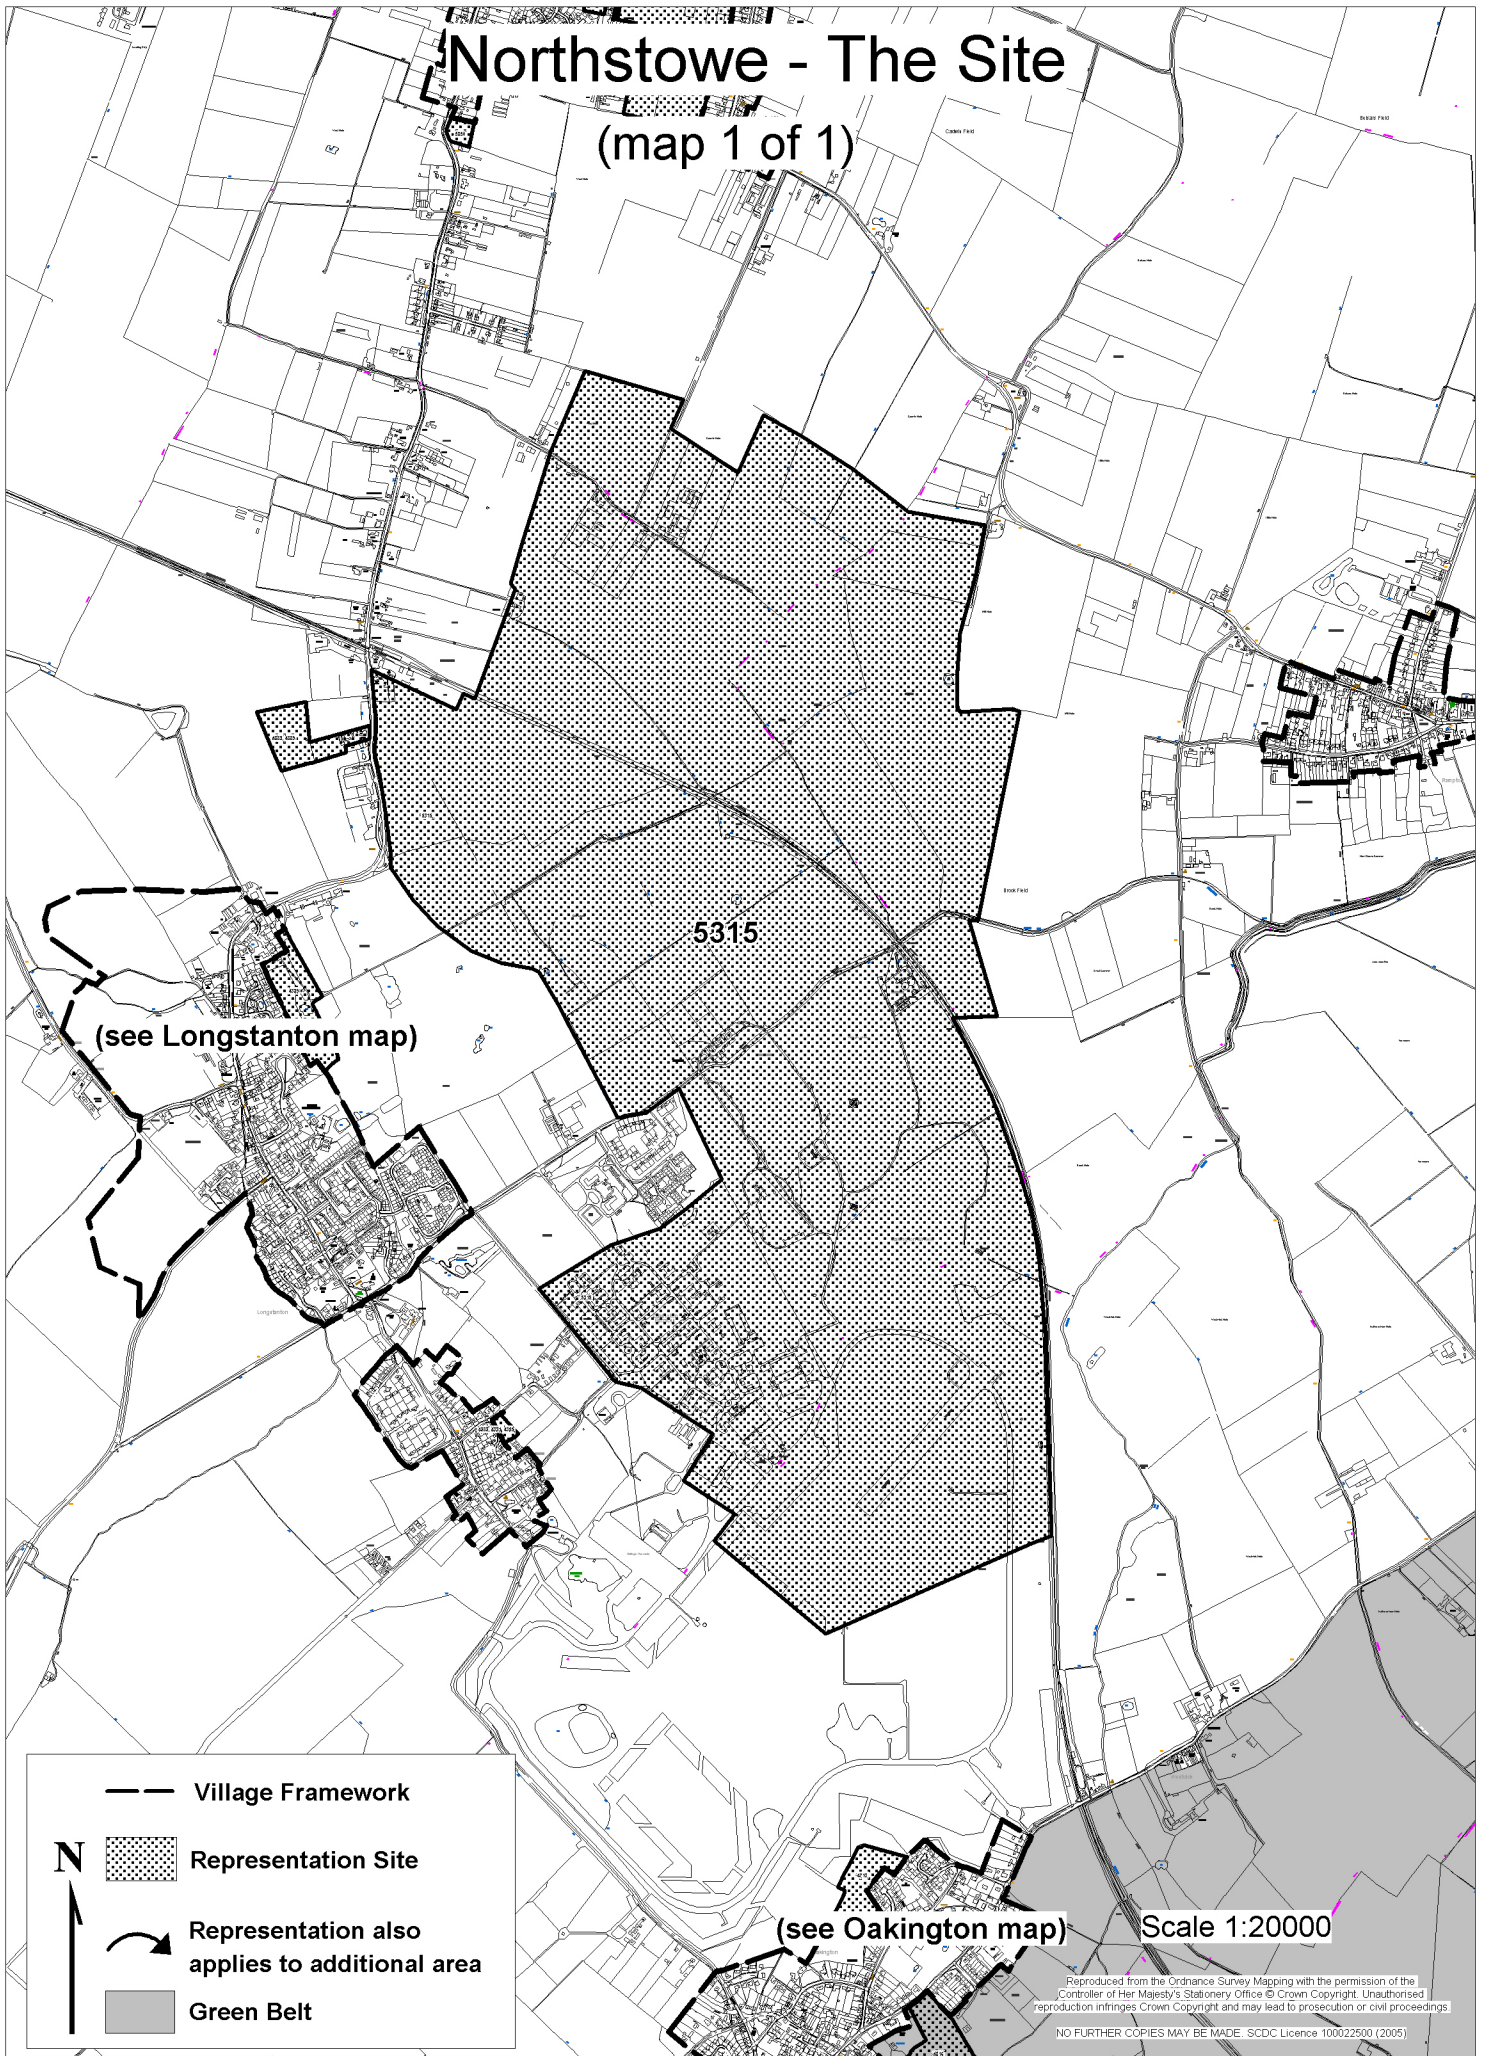

Northstowe - The Site

(map 1 of 1)

(see Longstanton map)

5315

(see Oakington map)

Scale 1:20000